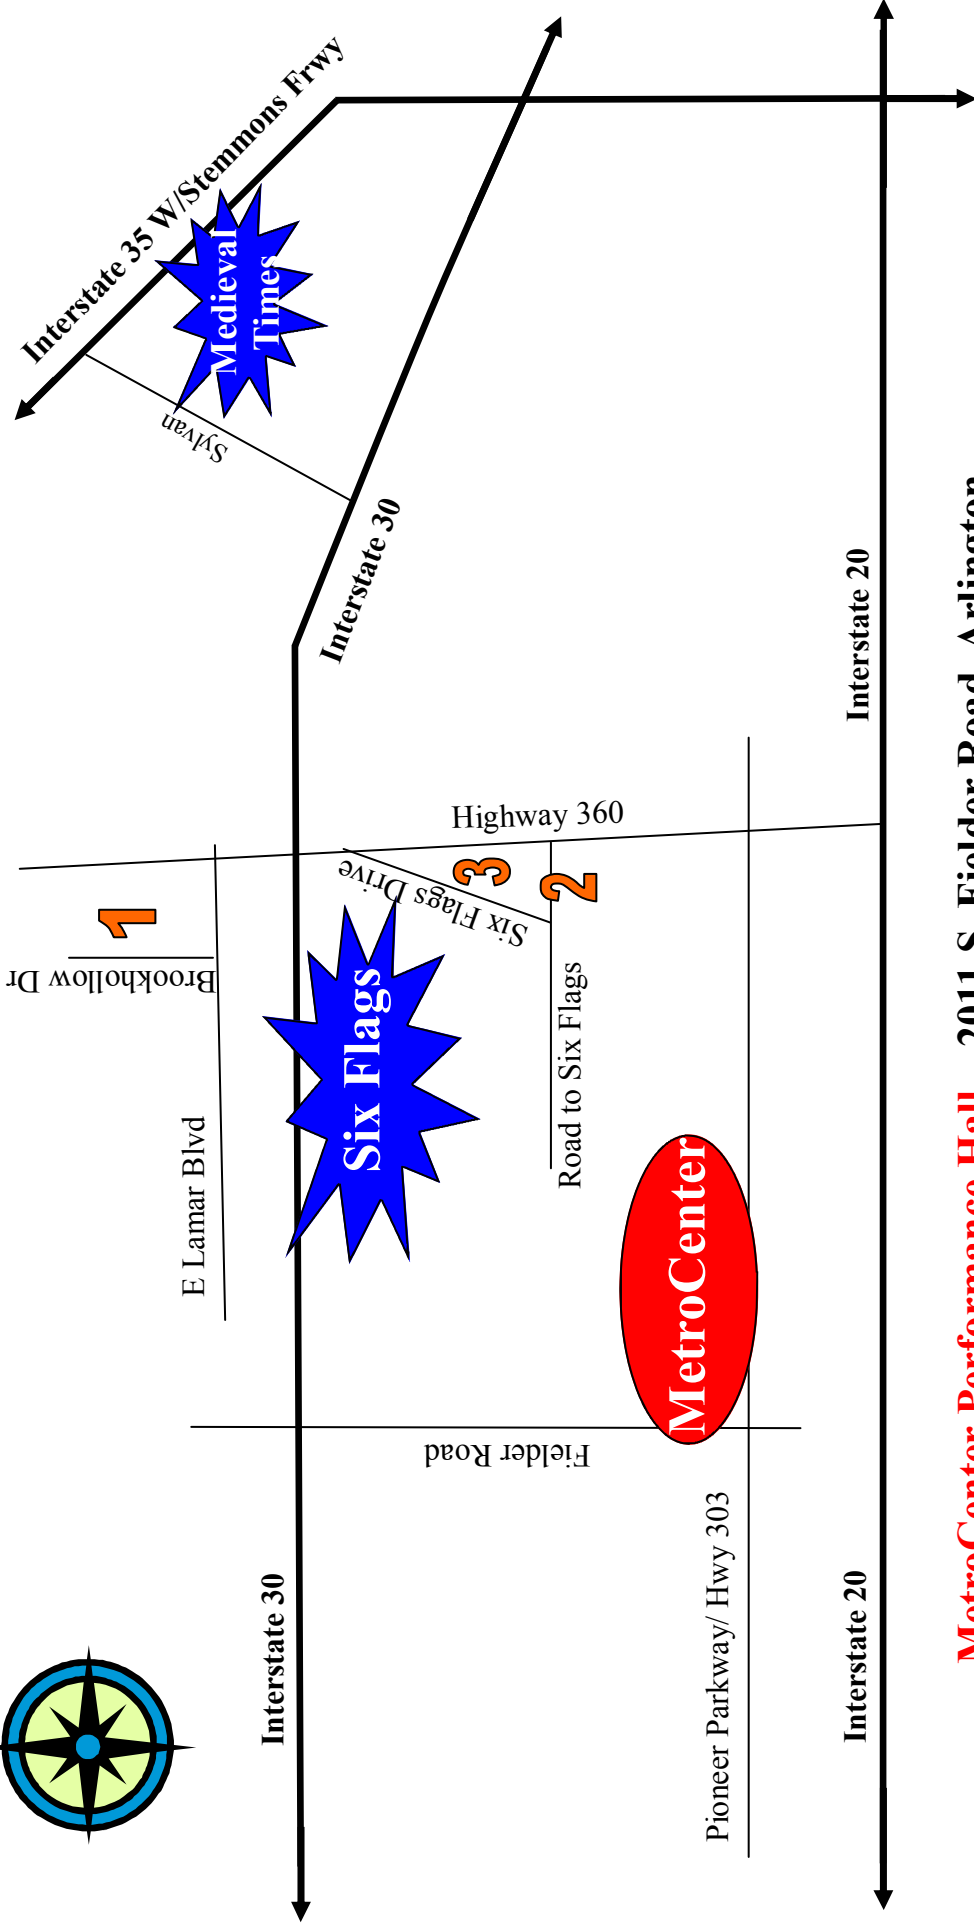

Spring in the Park Music Festival

Arlington, Texas

- MetroCenter Performance Hall**—2011 S. Fielder Road, Arlington
- Six Flags Over Texas**—Intersection of Interstate 30 and Highway 360
- Medieval Times** — 2021 N. Stemmons Freeway, Dallas
- 1 Residence Inn Marriott**—1050 Brookhollow Plaza Drive, Arlington
- 2 AmeriSuites**— 2380 E Road to Six Flags Road, Arlington
- 3 Sleep Inn**— 750 Six Flags Drive, Arlington

(Please see our website for detailed maps)